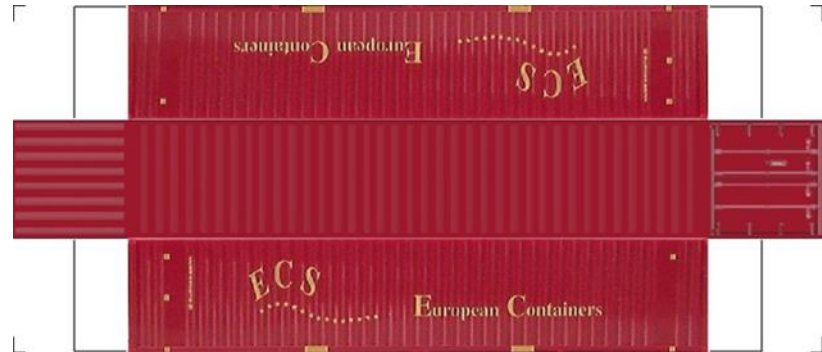

# BUILD YOUR OWN (N SCALE) 40ft SHIPPING CONTAINERS

[Click to watch instructional video](#)

**BUILD YOUR OWN ( 40ft SHIPPING CONTAINERS ) N SCALE**

Drawn By  
[www.krafttrains.com](http://www.krafttrains.com)