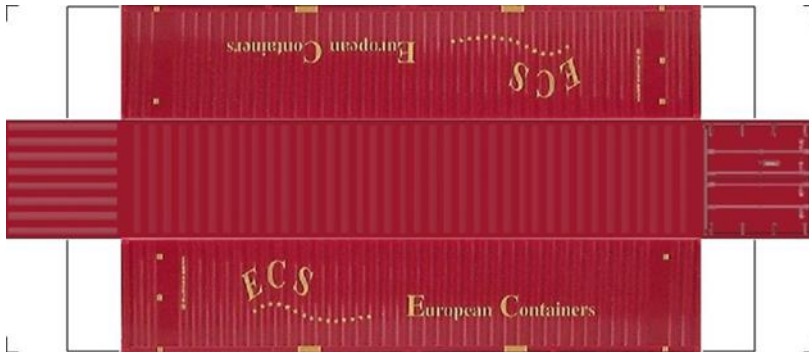

# BUILD YOUR OWN (N SCALE) 40ft SHIPPING CONTAINERS

[Click to watch instructional video](#)

**BUILD YOUR OWN ( 40ft SHIPPING CONTAINERS ) N SCALE**

Drawn By  
[www.krafttrains.com](http://www.krafttrains.com)