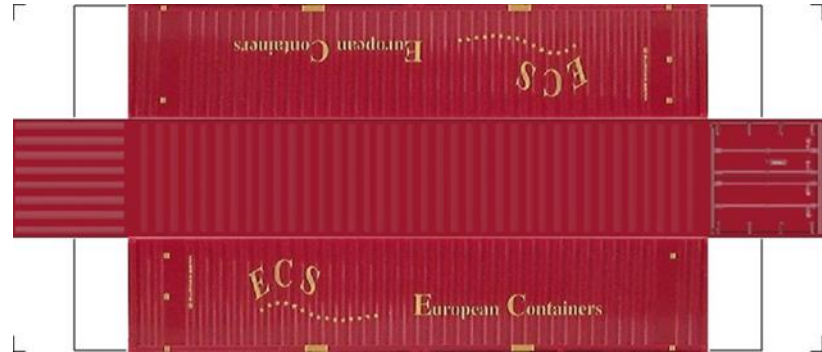

# BUILD YOUR OWN (N SCALE) 40ft SHIPPING CONTAINERS

[Click to watch instructional video](#)

**BUILD YOUR OWN ( 40ft SHIPPING CONTAINERS ) N SCALE**

Drawn By  
[www.krafttrains.com](http://www.krafttrains.com)