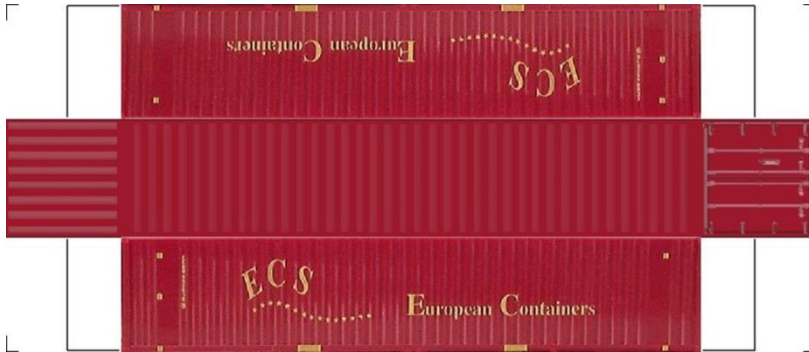

# BUILD YOUR OWN (N SCALE) 40ft SHIPPING CONTAINERS

[Click to watch instructional video](#)

**BUILD YOUR OWN ( 40ft SHIPPING CONTAINERS ) N SCALE**

Drawn By  
[www.krafttrains.com](http://www.krafttrains.com)